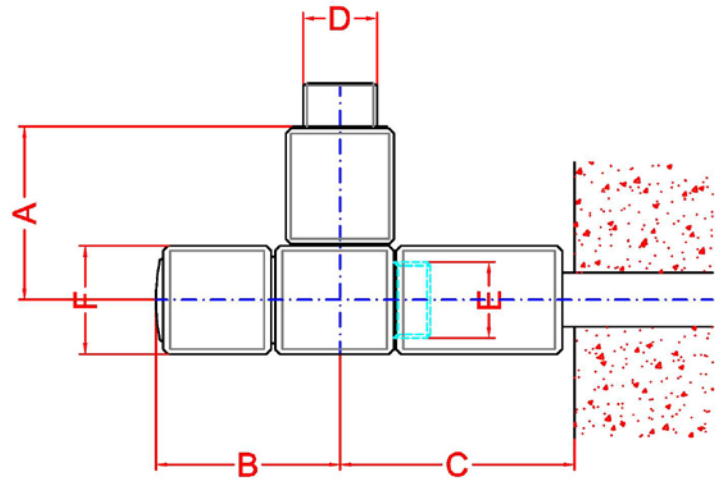

JIS EUROPE
100% STAINLESS STEEL

EST 1997

HEATED TOWEL RAILS

Brunswick valves
Angled

TAP

A	B	C	D	E	F
48mm	51mm	65mm	½"	½"	30mm

LOCKSHIELD

A	B	C	D	E	F
48mm	51mm	65mm	½"	½" F	30mm