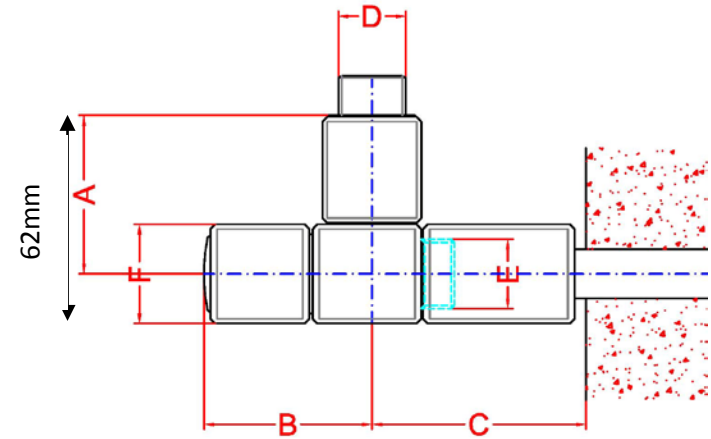

JIS EUROPE
100% STAINLESS STEEL

EST 1997

HEATED TOWEL RAILS

Brunswick valves
Angled

TAP

A	B	C	D	E	F
48mm	51mm	65mm	½"	½"	30mm

LOCKSHIELD

A	B	C	D	E	F
48mm	51mm	65mm	½"	½" F	30mm